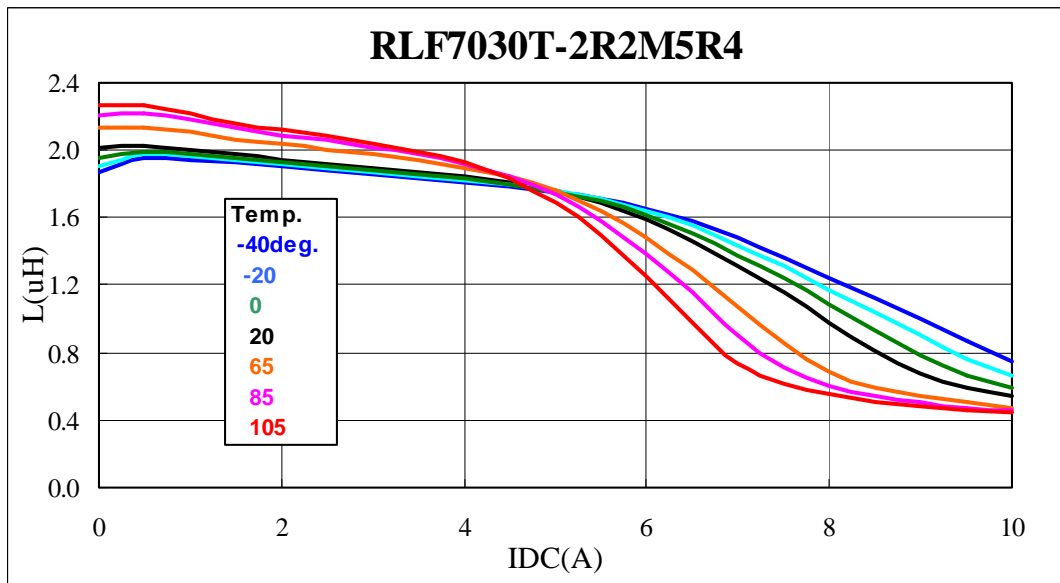

Technical Data

RLF7030 Series

CONTENTS

L-Q Frequency Characteristics

DC Bias & Temperature Characteristics

Temperature Characteristics

Temperature Rise

TDK CORPORATION

L-Q Frequency Characteristics

DC Bias & Temperature Characteristics

DC Bias & Temperature Characteristics

DC Bias & Temperature Characteristics

Temperature Characteristics

Temperature Rise