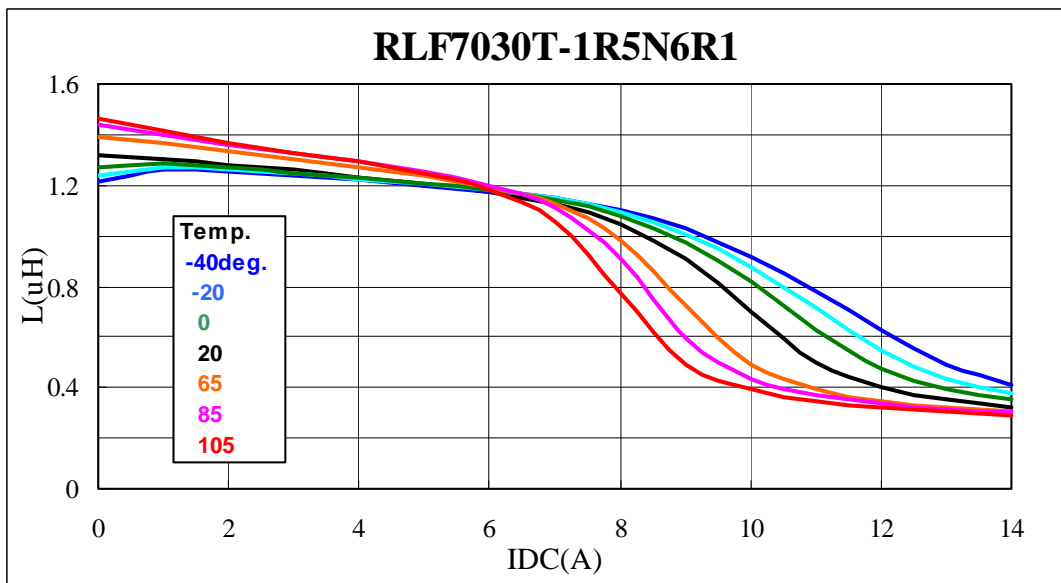

Technical Data

RLF7030 Series

CONTENTS

L-Q Frequency Characteristics

DC Bias & Temperature Characteristics

Temperature Characteristics

Temperature Rise

TDK CORPORATION

L-Q Frequency Characteristics

DC Bias & Temperature Characteristics

DC Bias & Temperature Characteristics

DC Bias & Temperature Characteristics

Temperature Characteristics

Temperature Rise