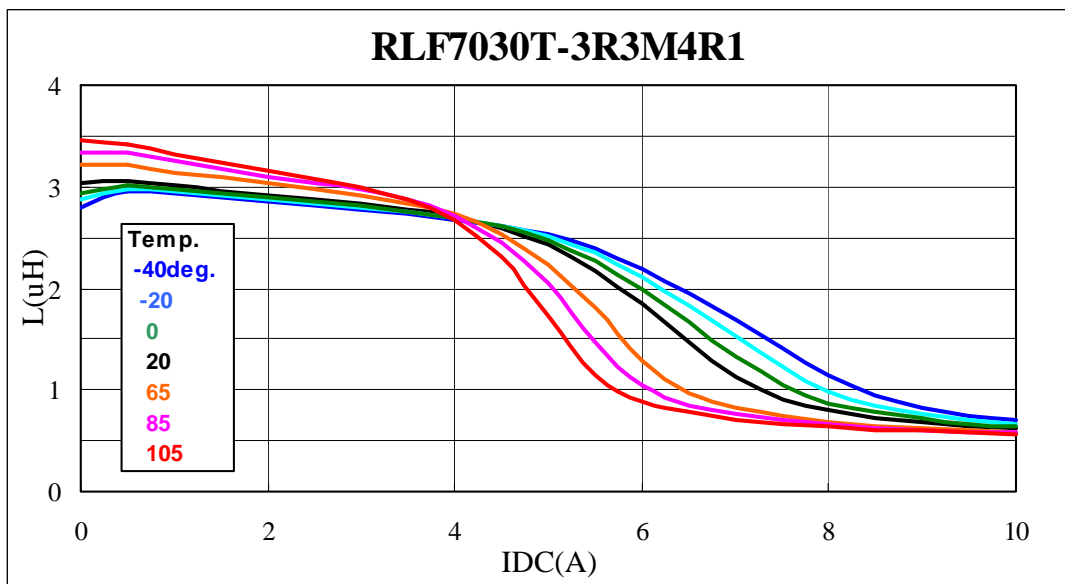

Technical Data

RLF7030 Series

CONTENTS

L-Q Frequency Characteristics

DC Bias & Temperature Characteristics

Temperature Characteristics

Temperature Rise

TDK CORPORATION

L-Q Frequency Characteristics

DC Bias & Temperature Characteristics

DC Bias & Temperature Characteristics

DC Bias & Temperature Characteristics

Temperature Characteristics

Temperature Rise