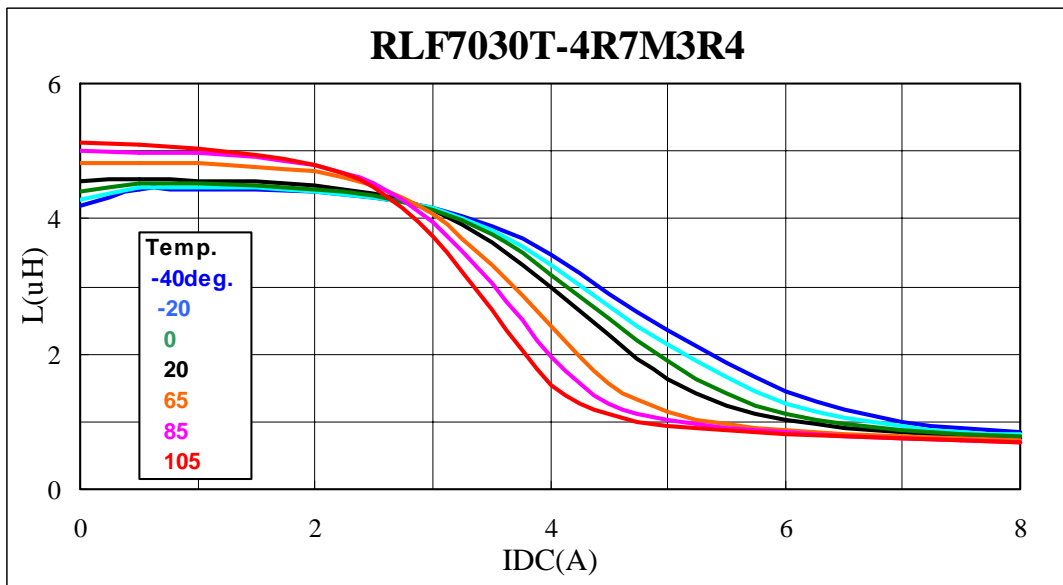

Technical Data

RLF7030 Series

CONTENTS

L-Q Frequency Characteristics

DC Bias & Temperature Characteristics

Temperature Characteristics

Temperature Rise

TDK CORPORATION

L-Q Frequency Characteristics

DC Bias & Temperature Characteristics

DC Bias & Temperature Characteristics

DC Bias & Temperature Characteristics

Temperature Characteristics

Temperature Rise