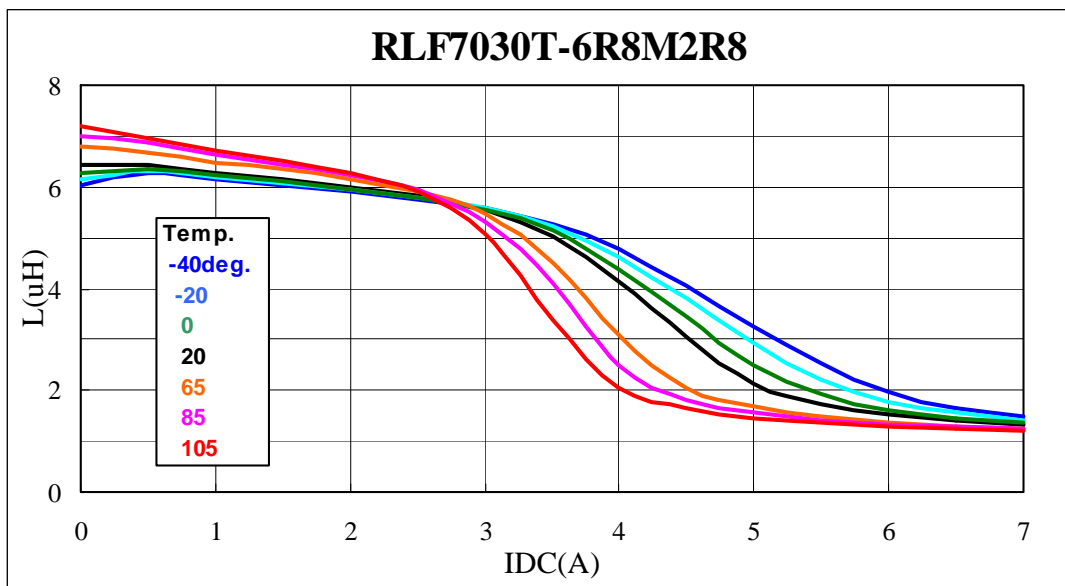

Technical Data

RLF7030 Series

CONTENTS

L-Q Frequency Characteristics

DC Bias & Temperature Characteristics

Temperature Characteristics

Temperature Rise

TDK CORPORATION

L-Q Frequency Characteristics

DC Bias & Temperature Characteristics

DC Bias & Temperature Characteristics

DC Bias & Temperature Characteristics

Temperature Characteristics

Temperature Rise