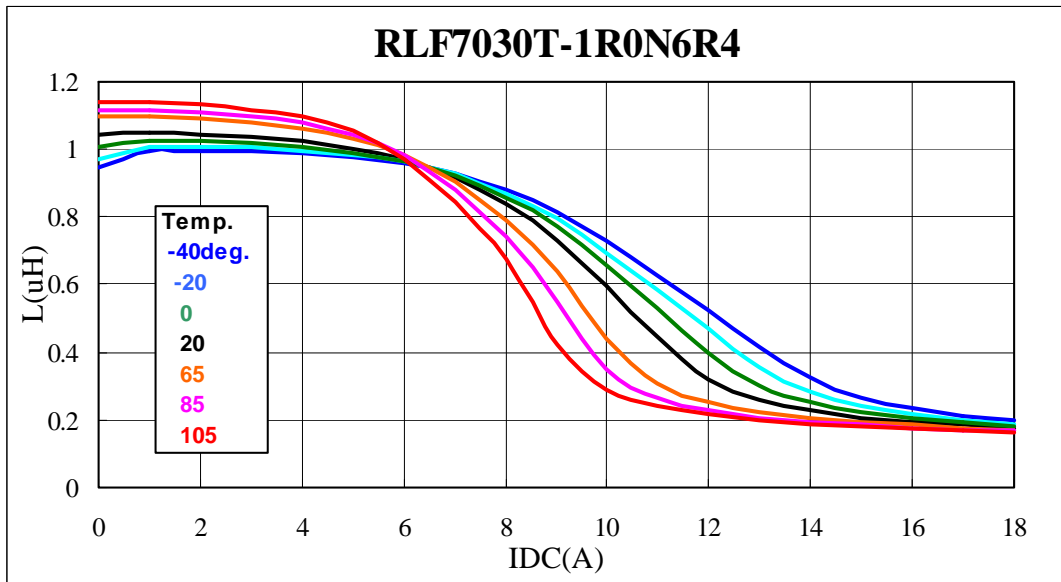

Technical Data

RLF7030 Series

CONTENTS

L-Q Frequency Characteristics

DC Bias & Temperature Characteristics

Temperature Characteristics

Temperature Rise

TDK CORPORATION

L-Q Frequency Characteristics

DC Bias & Temperature Characteristics

DC Bias & Temperature Characteristics

DC Bias & Temperature Characteristics

Temperature Characteristics

Temperature Rise